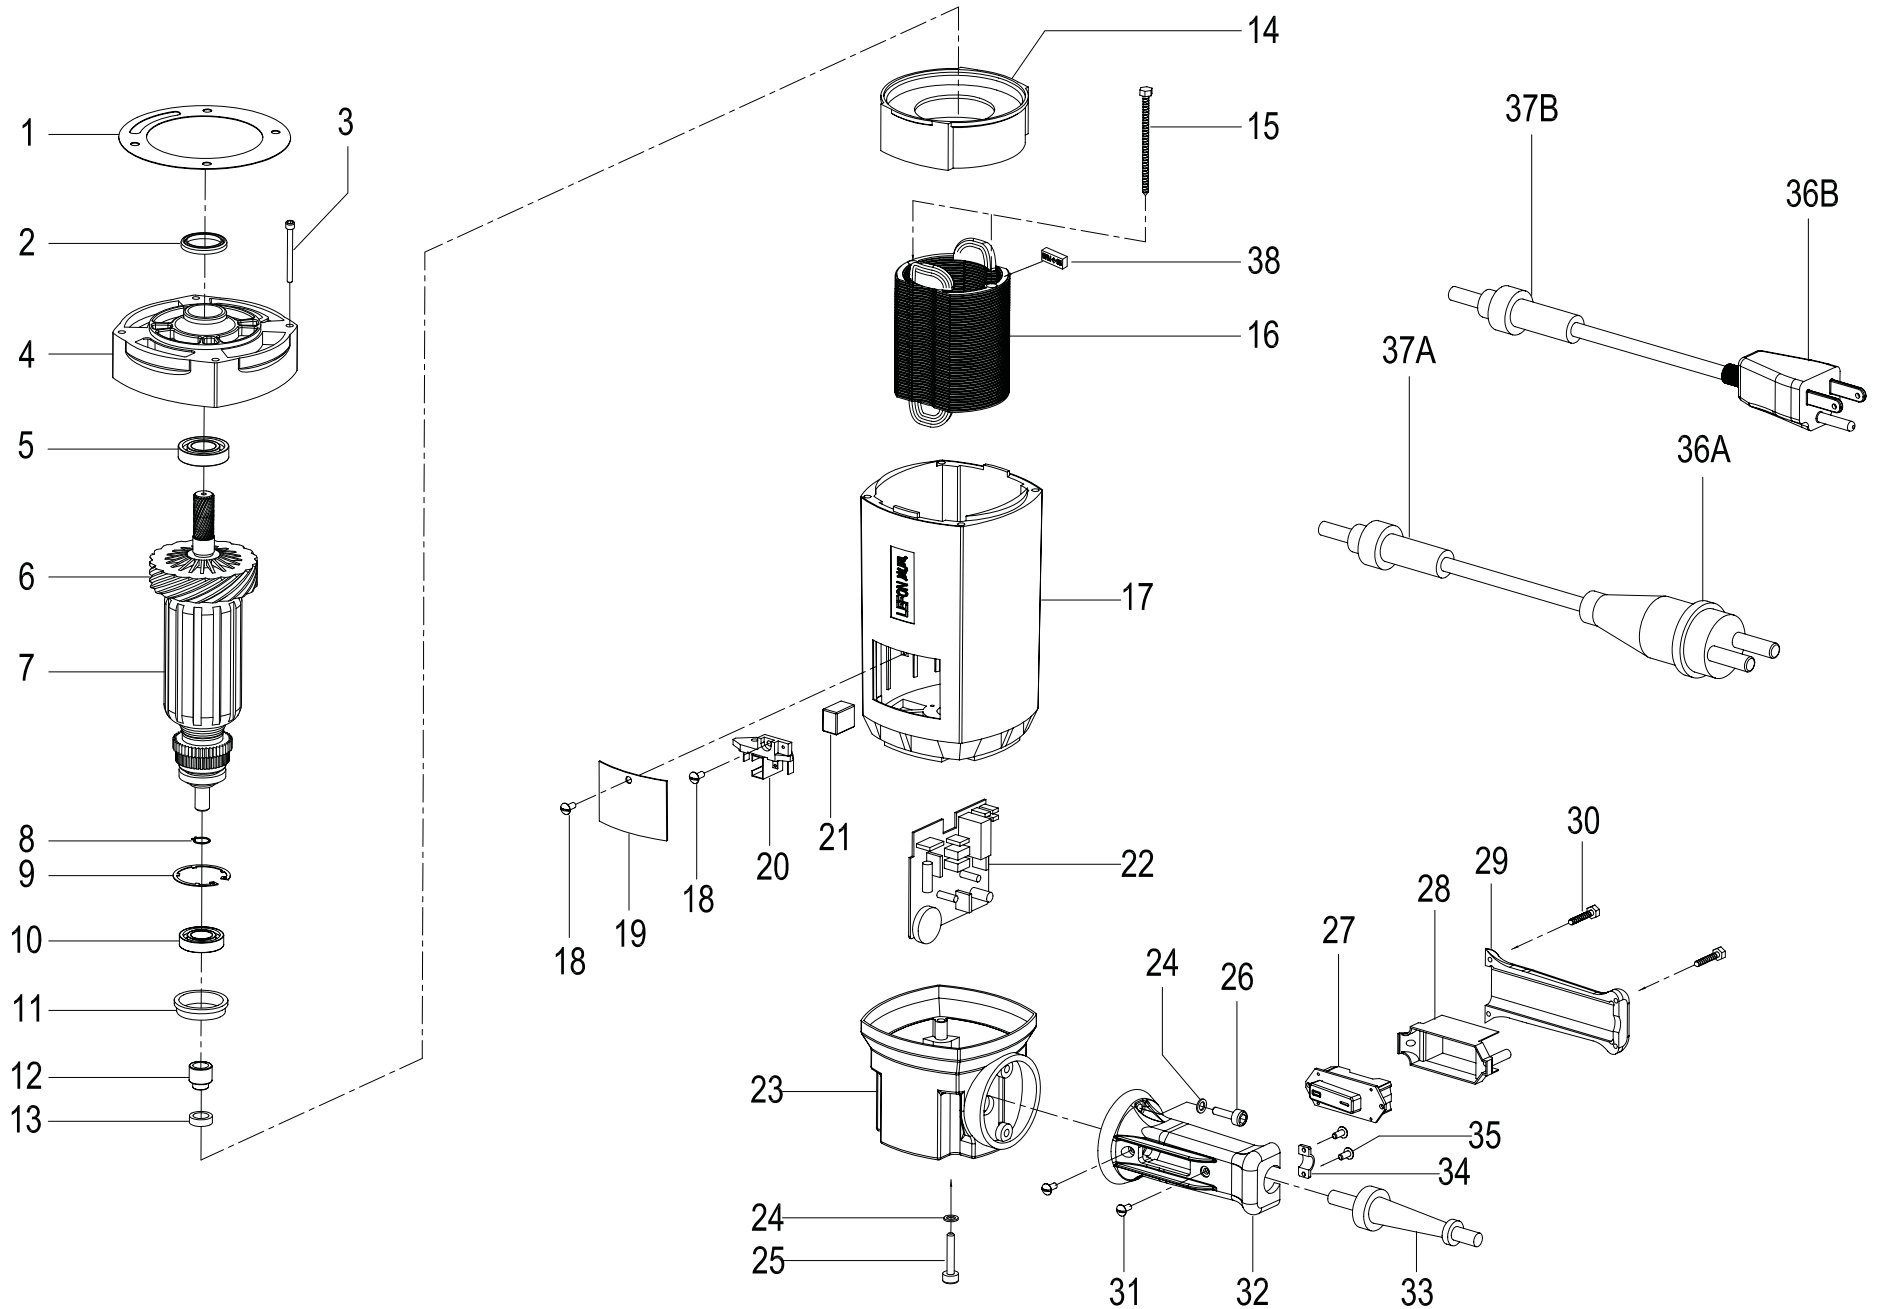

R SERIES MOTOR EXPLODED VIEW

R Series's Motor Price Part List

Assembly #	Part Number	Name	QTY	Price
1	LF01-400M-001	Oil Paper Seal	1	\$3
2	EP4-2	Shaft Seal	1	\$3
3	M5X40	Screw(M5X40)	4	\$2
4	LF01-400M-002	Motor Cover	1	\$35
5	EP4-4	Bearing 6202	1	\$5
6	LF01-400M-003	Motor Fan	1	\$5
7	LF01-400M-004	Rotor(110V)	1	\$106
	LF01-400M-005	Rotor(220V)		
8	EP4-7	Locking Ring 10	1	\$1
9	EP4-8	Locking Ring 35	1	\$1
10	EP4-9	Bearing 6200	1	\$6
11	LF01-400M-006	Bearing Bushing	1	\$2
12	LF01-400M-007	Magnetic Ring	1	\$7
13	LF01-400M-008	Magnetic Ring(6)	1	\$3
14	LF01-400M-009	Motor Fan Bushing	1	\$3
15	ST4.8X80	Screw(ST4.8X80)	2	\$1
16	LF01-400M-010	Stator	1	\$94
17	LF01-400M-011	Motor Housing	1	\$94
18	ST4.8X80	Screw(ST4.8X80)	4	\$1
19	LF01-400M-012	Magnetic Brush Cover	2	\$3
20	LF01-400M-013-016	Brush Holder	1	\$16
21	LF01-400M-017	Carbon Brush	2	\$5
22	LF01-400M-019/020	Motor Speed Regulator	1	\$81
23	LF01-400M-021	Motor Bottom Cover	1	\$13
24	EP4-20	Shock-Absorbing Pad	1	\$1
25	M5X30	Screw(M5X30)	4	\$1
26	M5X20	Screw(M5X20)	2	\$1
27	LF01-400M-022	Switch(110V)	1	\$73

Assembly #	Part Number	Name	QTY	Price
27	LF01-400M-023	Switch(220V)	1	\$73
28	LF01-400M-024	Switch Housing	1	\$3
29	LF01-400M-025	Bottom Handle Housing	1	\$5
30	ST4.2X30	Screw(ST4.2X30)	4	\$1
31	M4X12	Screw(M4X12)	2	\$1
32	LF01-400M-026	Bottom Handle	1	\$24
33	LF01-400M-027	Power Cable Protection Hose	1	\$3
34	LF01-400M-028	Power Cable Clamp	1	\$1
35	M4X12	Screw(M4X12)	2	\$1
36 (A)	LF01-400M-029	220-240 voltage plug	1	\$32
36 (B)	LF01-400M-030	100-120 voltage plug		
37(A)	LF01-400M-031-039	Rotating Joint (Two into two out)	1	\$66
37(B)	LF01-400M-040-039	Rotating Joint (Three into three out)	1	\$66
38	LF01-400M-041	Temperature Protection Detector	1	\$5